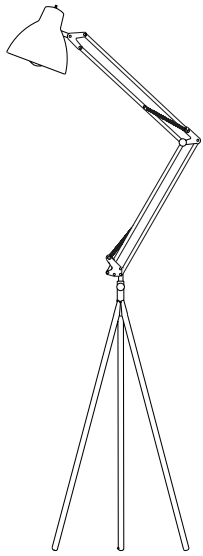

STAND LAMP

by MOEBE

Name
Stand + Lamp

Dimensions
(H x L x W) 1400 x 350 x 400 mm

Colors
Black, White

Materials
Powder coated steel

● ●
Black White